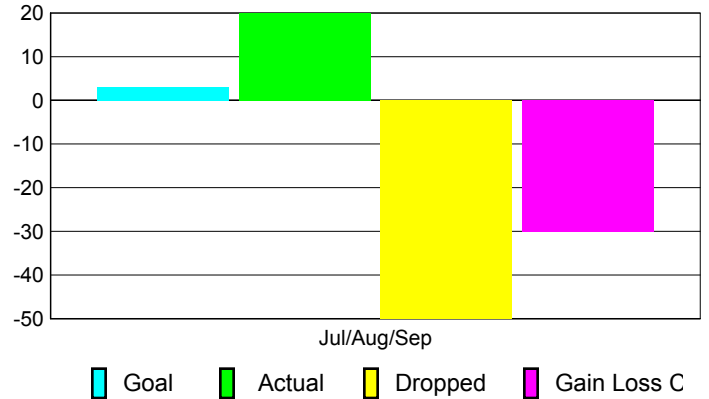

Membership Results 2010-2011

Goal, New, Dropped, Gain/Loss